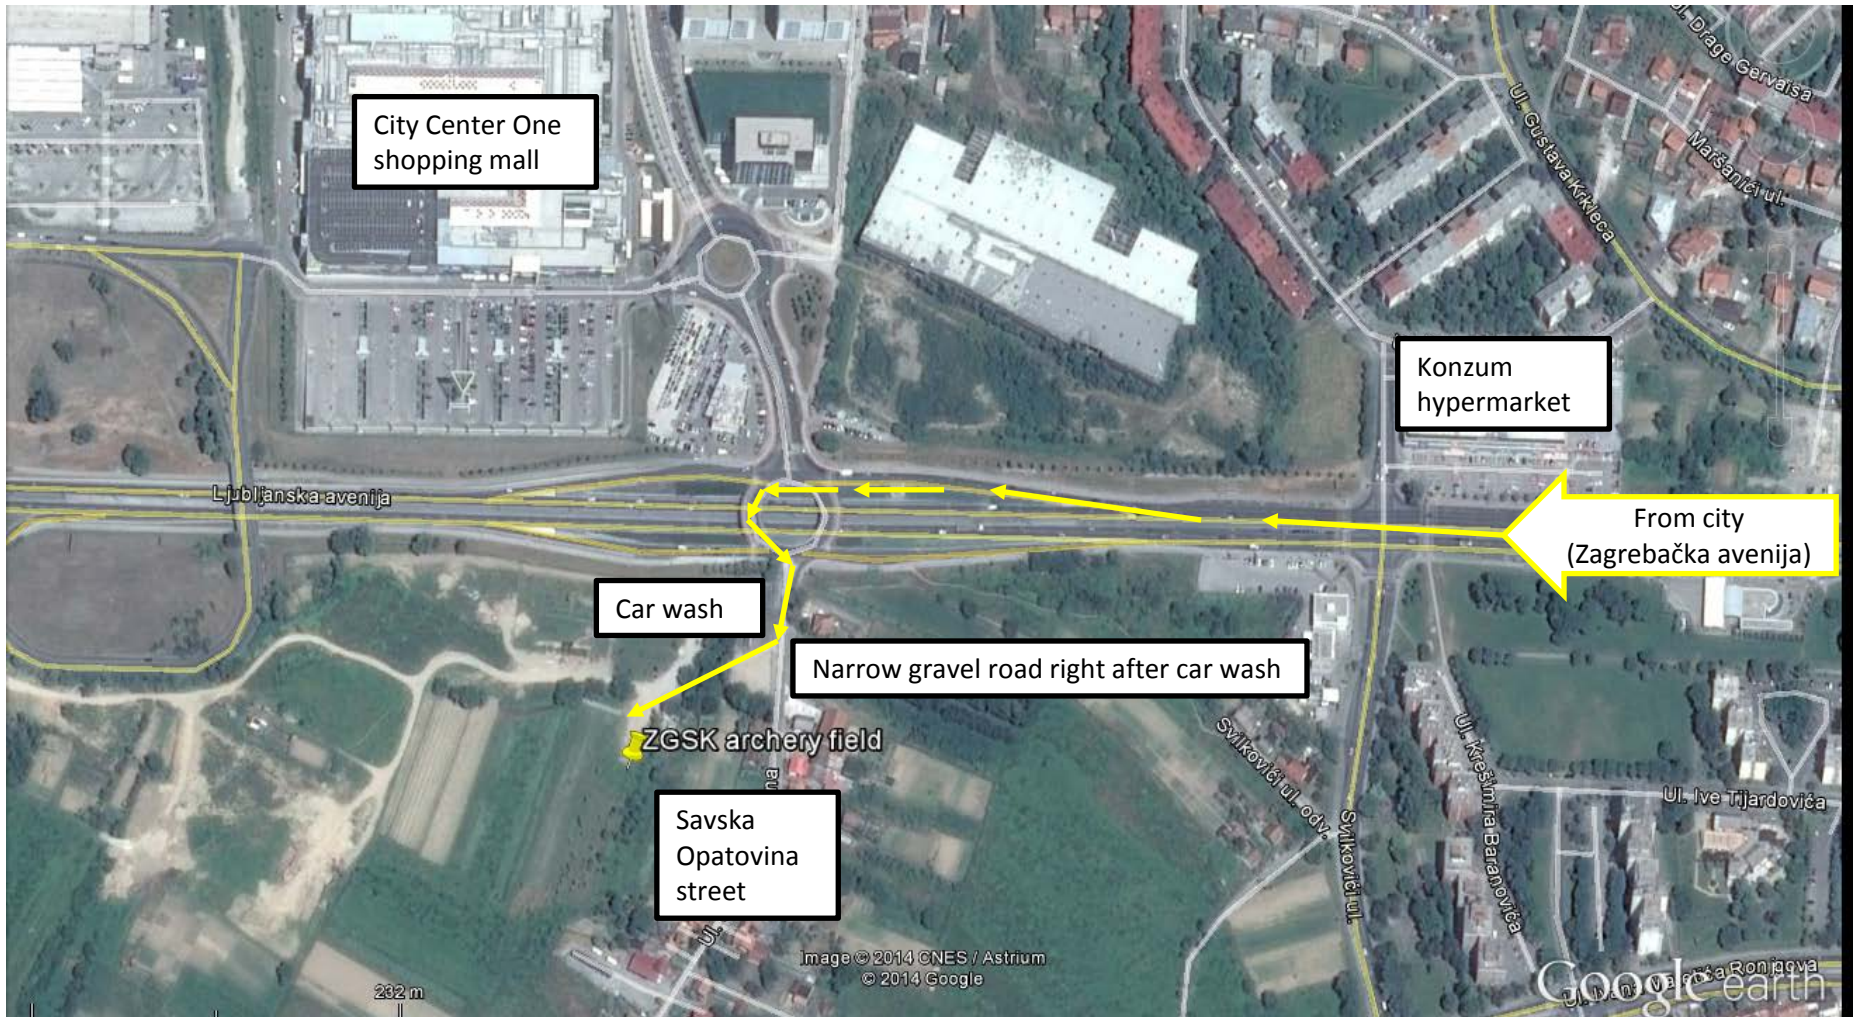

ZGSK archery field
 45.796 N, 15.886 E
 45°47'45"N, 15°53'10"E
 Savska opatovina street
 (close to Nr. 48)

When driving from city, take direction towards Ljubljana on main E/W transit road (Zagrebačka / Slavonska avenija); fine details on next page